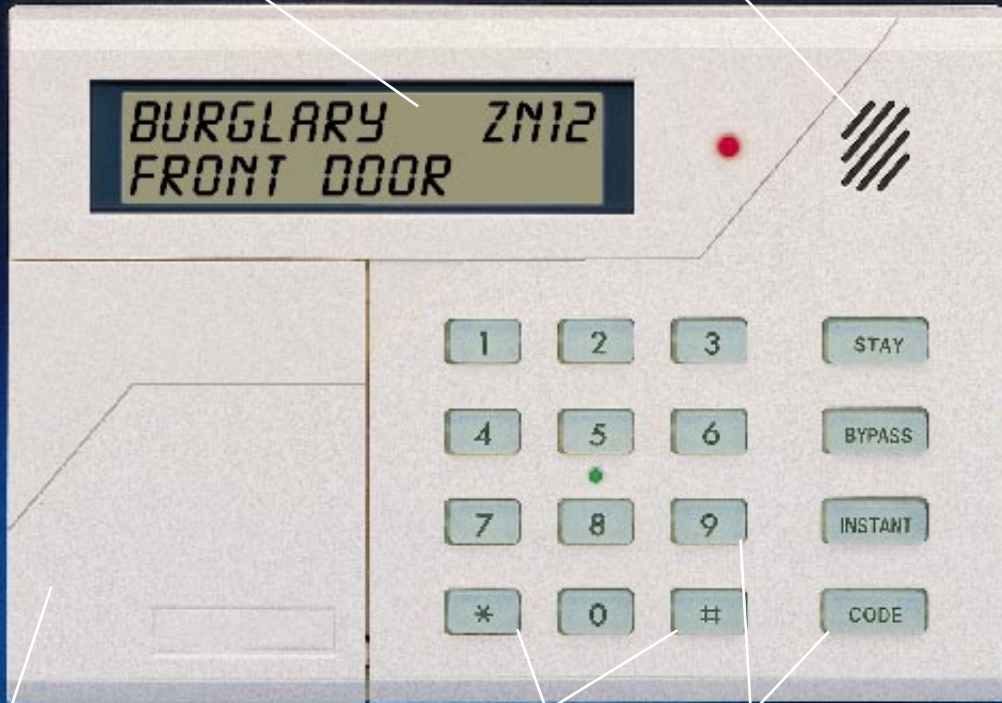

7005L and XK-7LC

SECURITY  
CONSOLES

Backlit English display indicates status and location.

Sounder indicates alarms and confirms pressed buttons.

Instructions and zone descriptions behind door.

Enter your personal security code to operate the system.

Emergency buttons

Soft, backlit silicon buttons allow easy operation day or night.

7005L and XK-7LC large display English language consoles

SOPHISTICATED  
SECURITY  
IN PLAIN ENGLISH

The large, easy-to-read display on these consoles tells you everything you need to know about your security system in plain English.